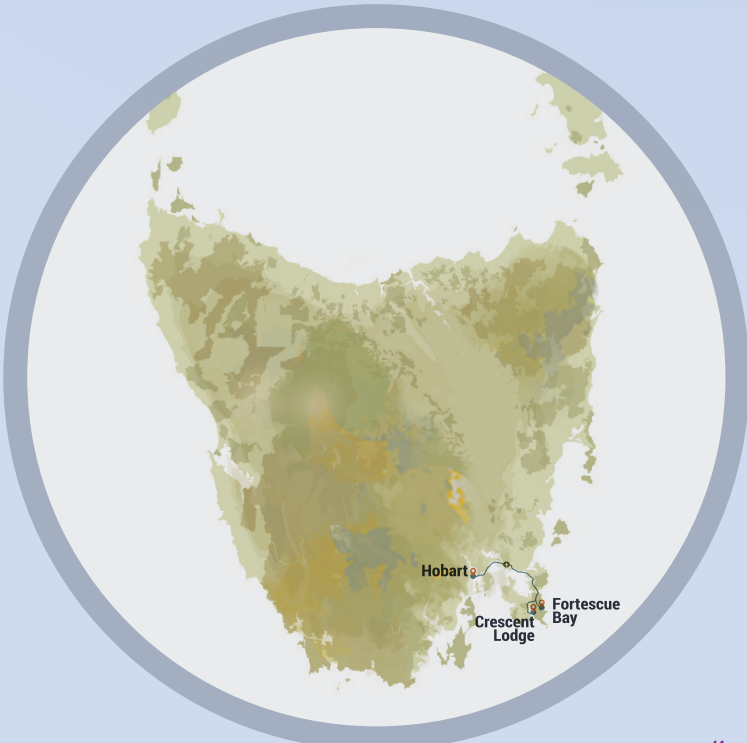

Denmans Cove
-43.155369, 147.895631

Fortescue Bay
-43.142177, 147.961858

Port Arthur

Cape Hauy

 **Crescent Lodge**
-43.176301, 147.898759

Tasman National Park

Munro Bight

Cape Pillar Lodge
-43.202238, 147.969190

Cape Pillar

Tasman Island

Hobart
Crescent Lodge
Fortescue Bay

alannah & madeline foundation

THREE CAPES
lodge walk