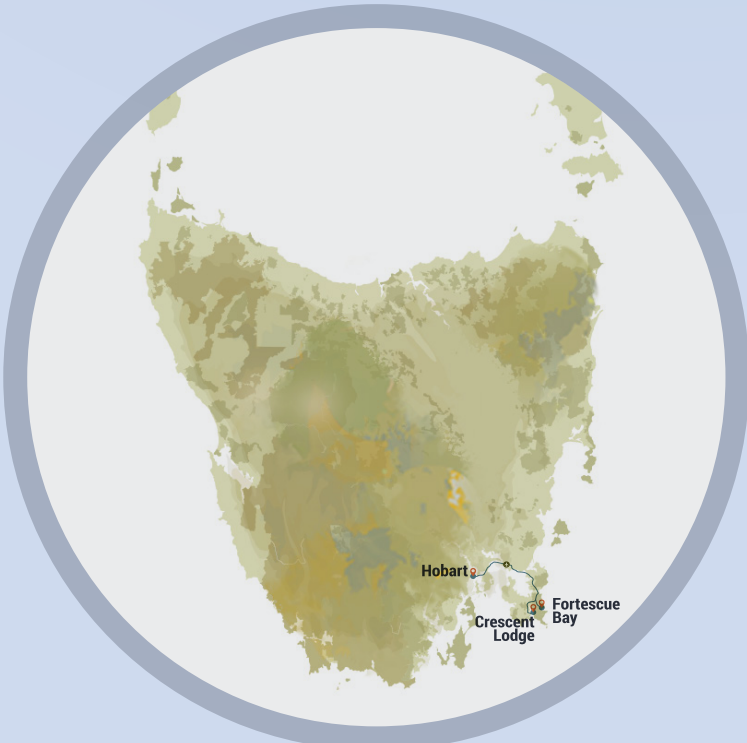

Denmans Cove
-43.155369, 147.895631

Fortescue Bay
-43.142177, 147.961858

Port Arthur

Cape Hauy

Crescent Lodge
-43.176301, 147.898759

Tasman National Park

Munro Bight

Cape Pillar Lodge
-43.202238, 147.969190

Cape Pillar

Tasman Island

MINDFUL
TASMANIA