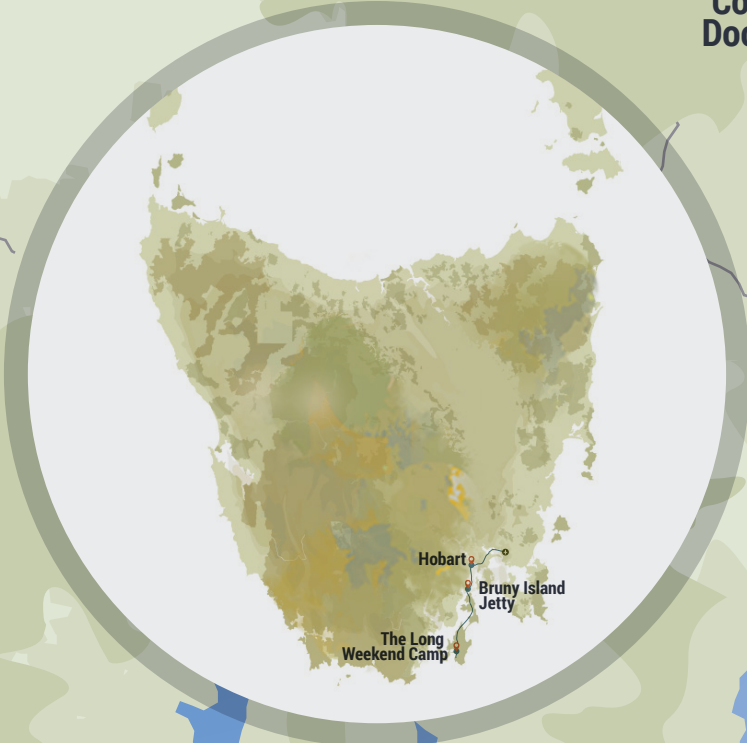

Constitution Dock, Hobart

Bruny Island Jetty

Storm Bay

Cape Queen Elizabeth

Adventure Bay

Mount Mangana

The Long Weekend Camp

Mount Bruny

East Cloudy Head

Tasman Head

D'Entrecasteaux Channel

TASMANIAN WALKING COMPANY

BRUNY ISLAND
long weekend